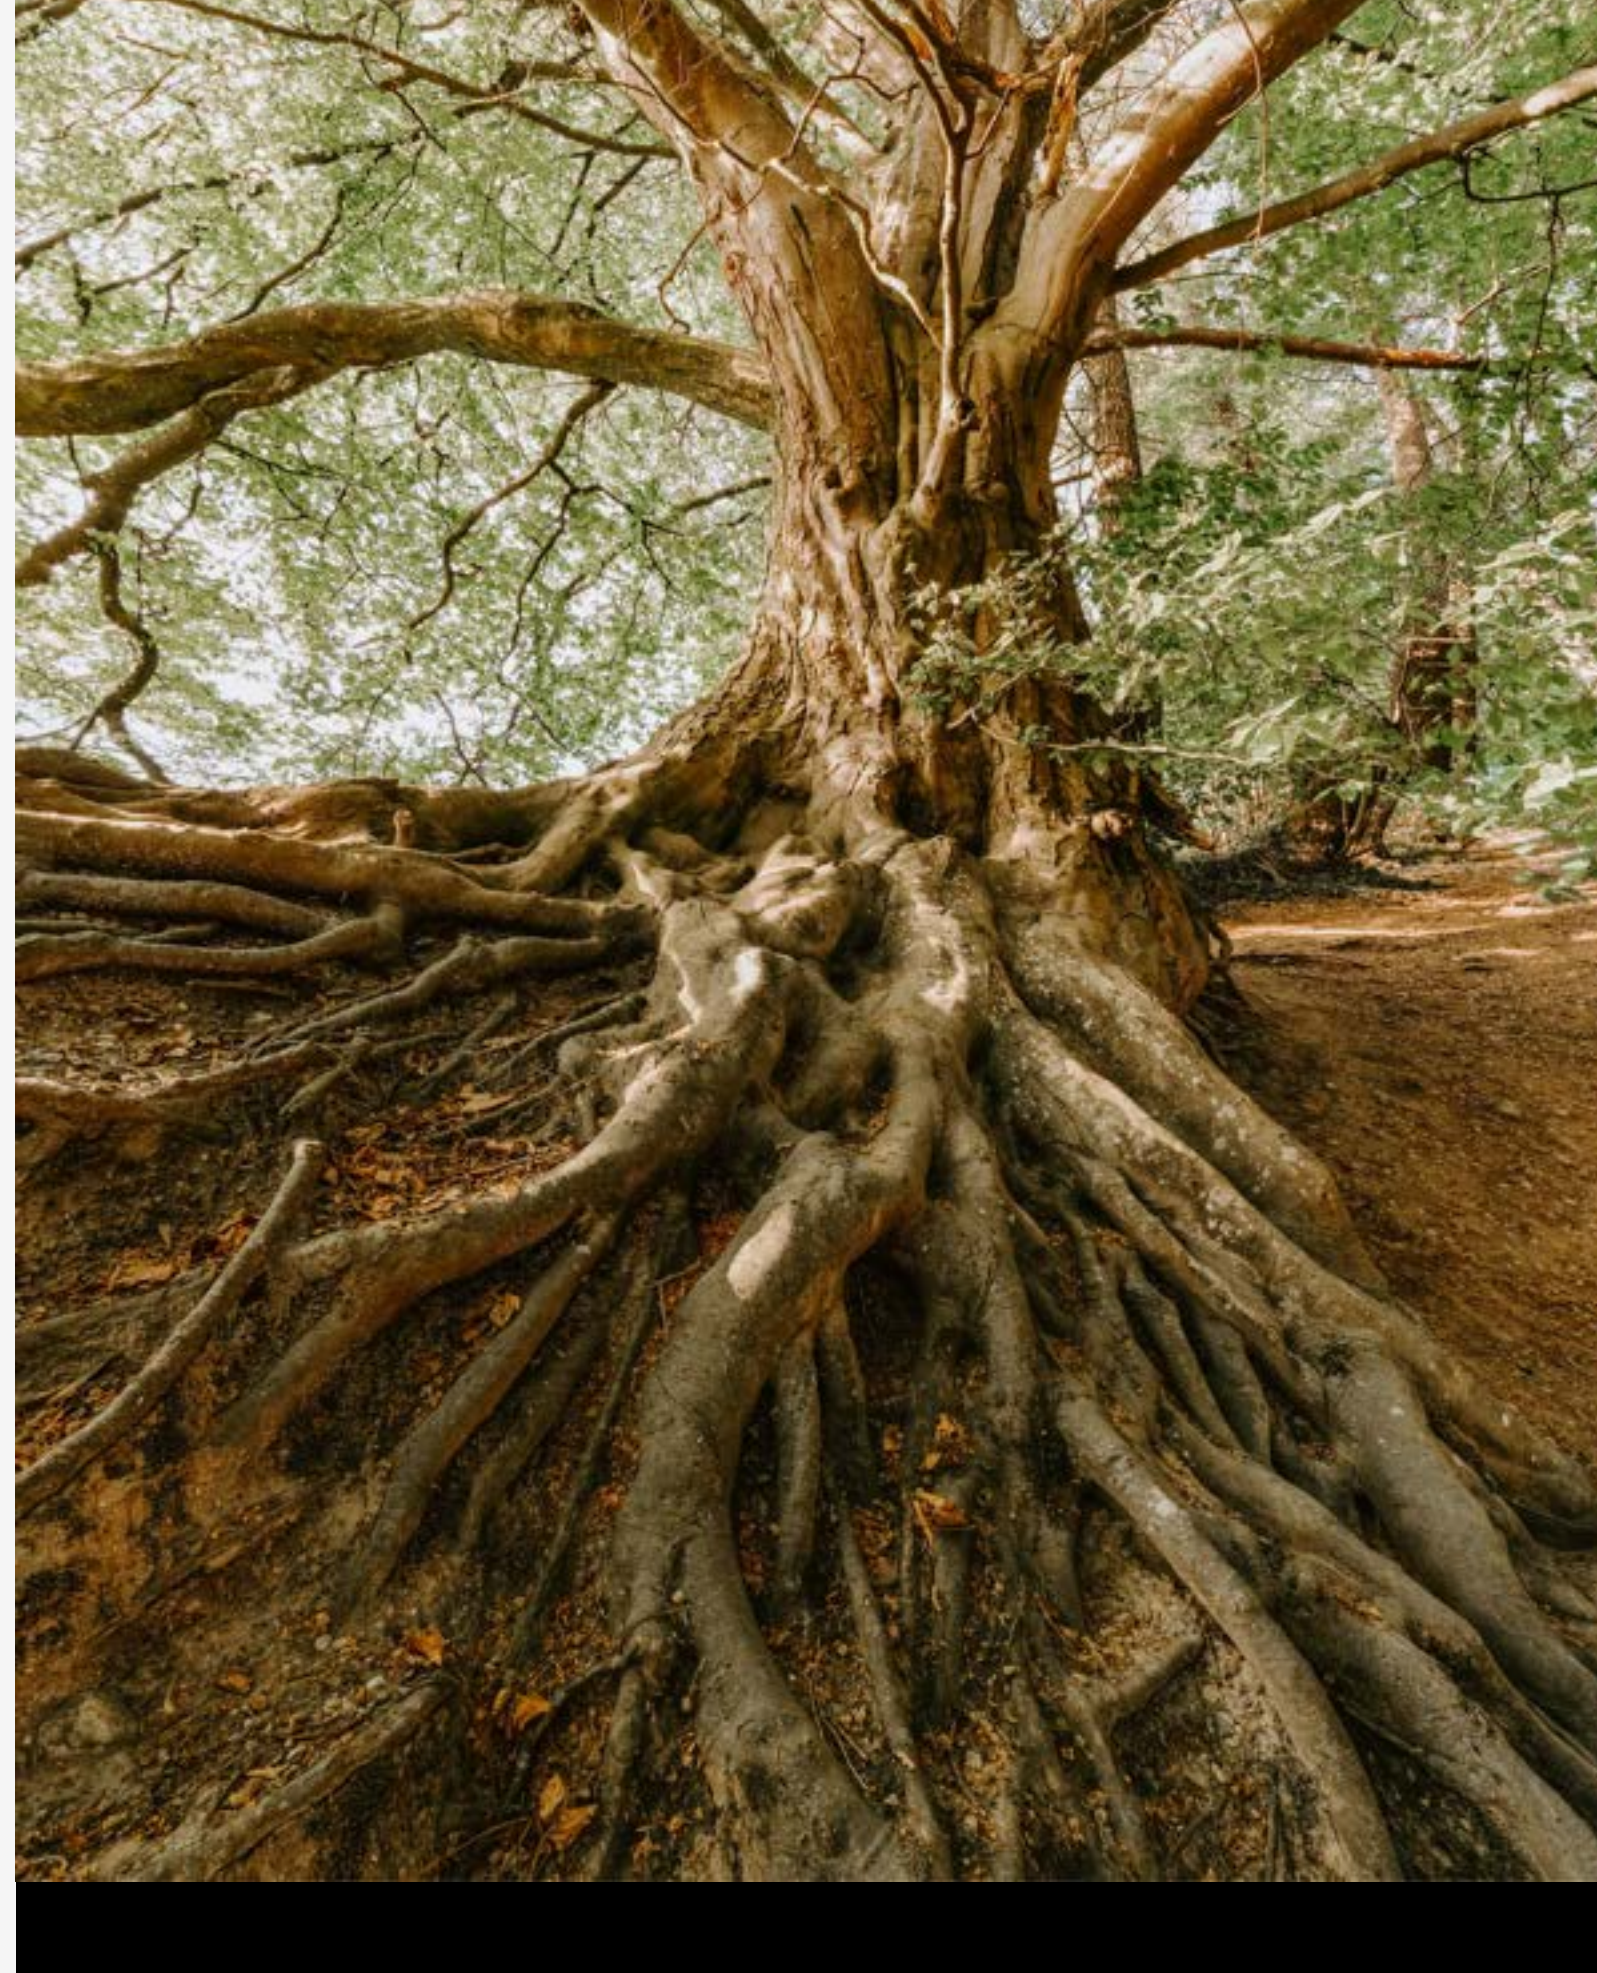

Those who have studied the connection of numbers to life on Earth feel a particular spiritual connection to the number 2. It is believed to represent balance, duality, selflessness, relationships and cooperation. Number 22 is considered one of the most powerful numbers as it is double the energy of 2.

22.4.22 could highlight the duality and balance of our natural world, and just how magical it all is!

We, as Nature Lovers, hope to restore equality and harmony for our planet.